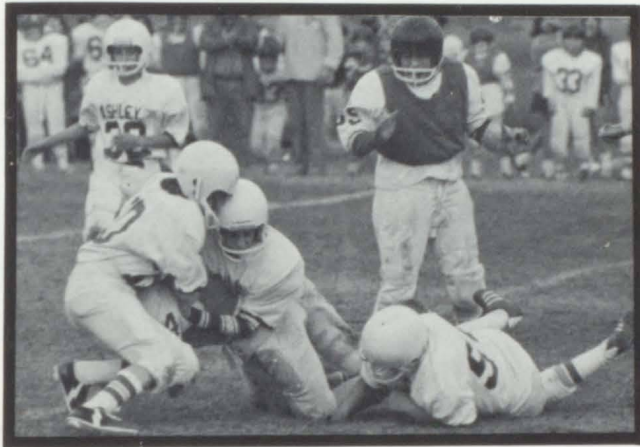

J R H I G H F O O T B A L L

Back Row Left To Right: Coach McCrimmon, Dave Ostrander, Doug Ordway, John Saylor, Dave Oberlötner, Allan Gall, Brian Shaw, Greg Ringle, Tony Gall, Delbert Sutton, Middle Row: Roger Palek, Chad Bearup, Mike Gross, Joe Blibtrey, Todd Turner, Randy Stehlik, Mike Zimmerman, Marty Nelson, Front Row: Tony Tupica, Dave Palek, Rick Saylor, Jim Faber, Marty Litwiller, Artie Wallen.

Once again we played a tough schedule and ended up on the short end with a record of 0-6. Although the thrill of winning wasn't present, everyone enjoyed the competition of playing. Many of the fundamental skills needed for playing in later years on the varsity were introduced and achieved this year.